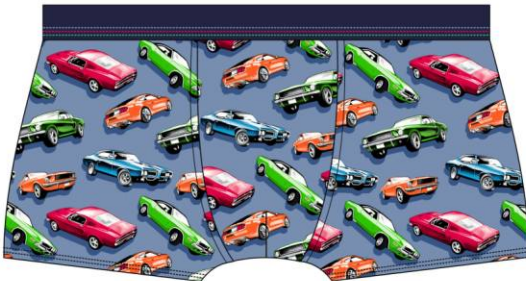

122/128

**282 young:**

134/140

146/152

TIGER 116-152

*mix of prints*

281/108

282/108

jeans

TIGER 2 128-152

*mix of prints*

281/109

282/109

turquoise

TIGER 3 128-152

*mix of prints*

281/110

282/110

honey coloured

CARS

701/126  
700/126  
jeans

composition/sklad:  
95% cotton  
5% elastane (LYCRA®)

KIDS & YOUNG

size / rozmiar: