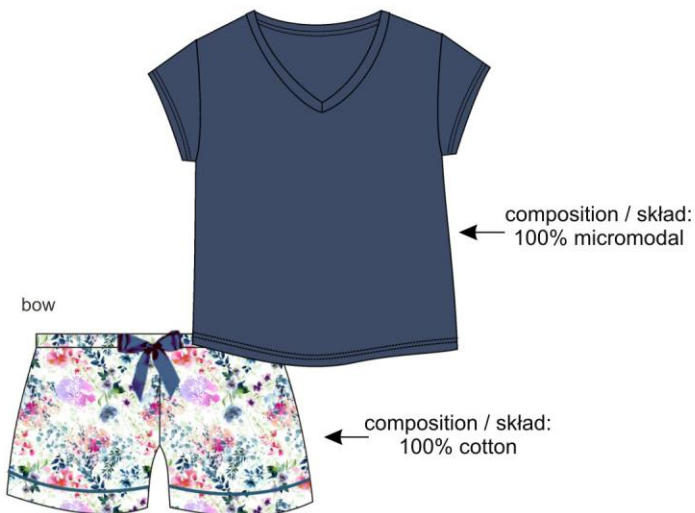

MEGAN

822/259
navy blue/white/pink