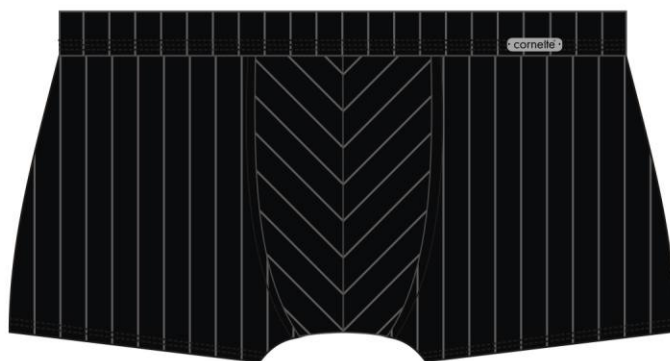

83% cotton, 12% polyester,  
5% elastane (LYCRA®)

228/129  
grey

82% cotton, 13% polyester,  
5% elastane (LYCRA®)

228/130  
jeans

slip VARIOUS TRIM

232

boxers VARIOUS MINI

228

boxers VARIOUS MAX

233

SIZE: S-XXL

90% polyamide  
10% elastane (LYCRA®)

910

910/01  
white

910  
black

910/04  
black