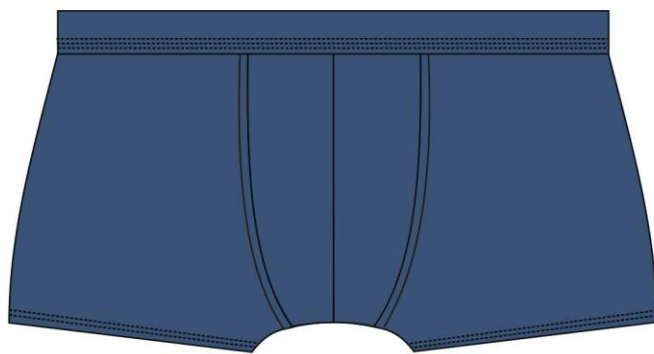

# infinity

corneille®

SIZE: S-XXL

95% nicromodal  
5% elastane (LYCRA®)

930

930/06  
navy blue

930/07  
jeans

SIZE: S-XXL