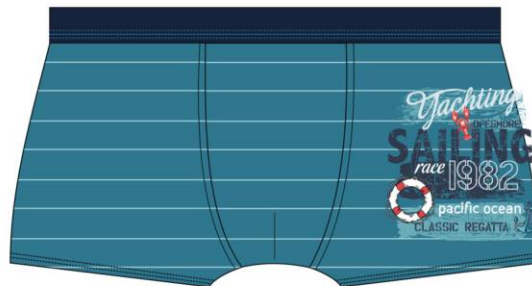

281/110

282/110

honey coloured

CARS

701/126  
700/126  
jeans

composition/sklad:  
95% cotton  
5% elastane (LYCRA®)

KIDS & YOUNG

size / rozmiar:

**701 kids:**  
98/104  
110/116  
122/128

**700 young:**  
134/140  
146/152  
158/164

SAILING

700/127  
marine

composition/sklad:  
92% cotton  
3% polyester  
5% elastane (LYCRA®)