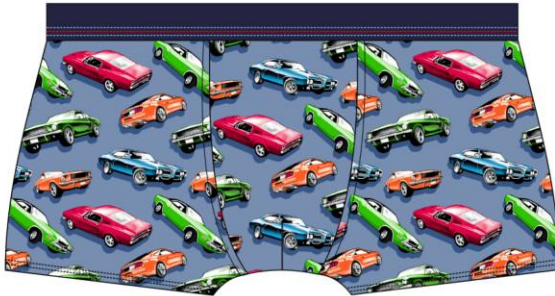

508

508/135  
navy blue/green

508/136  
green/pink

508/137  
navy blue/brown

SIZE: S-XXL

95% cotton  
5% elastane (LYCRA®)

507

507/30  
navy blue/green

## CARS

280/216  
blue